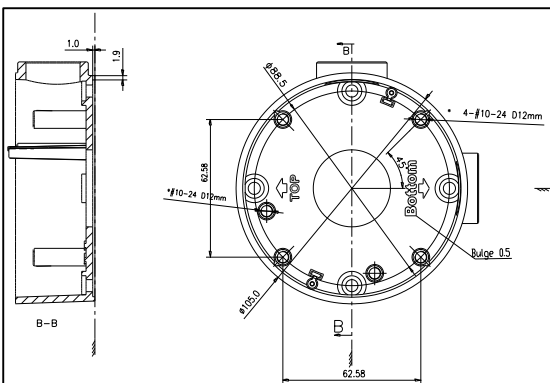

DS-1260ZJ

Junction Box for Bullet Camera

Features:

- Aluminum alloy material with surface spray treatment

Dimension:

Order Model:

DS-1260ZJ

Parameter:

Model	DS-1260ZJ
Parameters	Junction Box for Bullet Camera
Appearance	Hikvision White
Material	Aluminum Alloy
Dimension	Φ 88.5 mm
Weight	251g

Notice:

- The bracket should be installed on flat wall
- Waterproof rubber is necessary for outdoor application
- The wall must be capable of supporting over 3 times as much as the total weight of the camera and the mount.
- The maximum load capacity of the bracket is 4.5KG

Note: The actual dome camera may vary from the picture above.