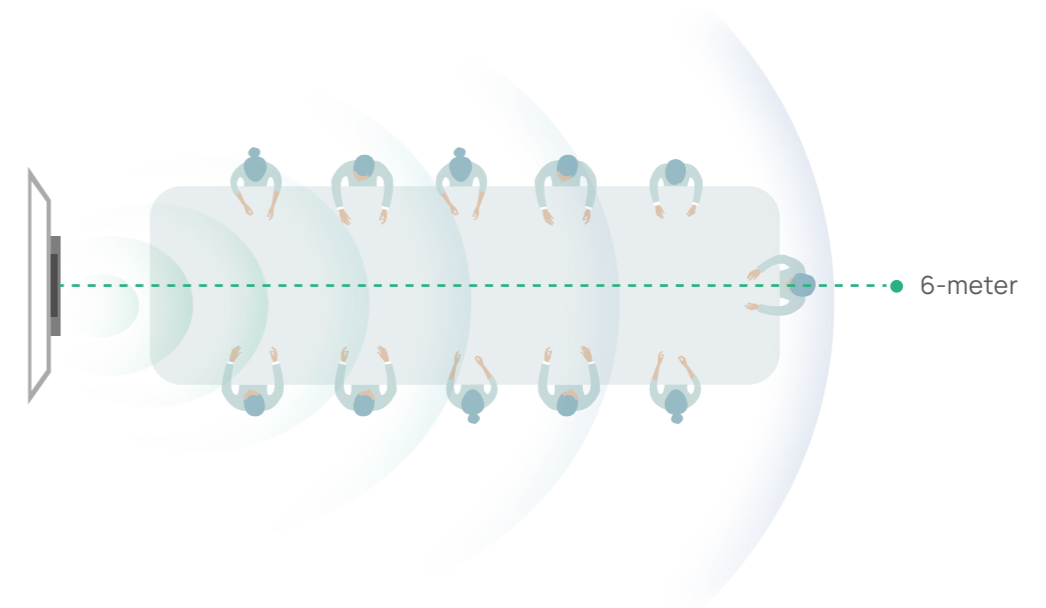

Speaker Tracking

Speaker Tracking frames a real-time close-up on the presenter, bringing a vivid face-to-face meeting experience and ensuring attendees are well-engaged.

Picture-in-Picture

Picture-in-picture shows the meeting room and the speaker at the same time, enabling users to keep an eye on who's talking even if the speaker is seated at the far end.

Multi-Focus Framing

It turns equal windows of multiple persons into a recombined meeting view, solving the problem of distractions due to an unclear background.

Smart Gallery (Zoom Only)

Smart gallery displays three video feeds, one panoramic view, and two individual view of the current and last active speaker. This allows to display the group more clearly to remote attendees.

IMMERSIVE VOICE IN EVERY CORNER

The built-in 8 MEMS microphone arrays and speaker in Yealink MeetingBar, completely cover up to 6-meter medium-sized spaces. As the MeetingBar is equipped with a powerful independent audio processing unit, you can enjoy a worry-free, full-duplex voice experience with superior performance.