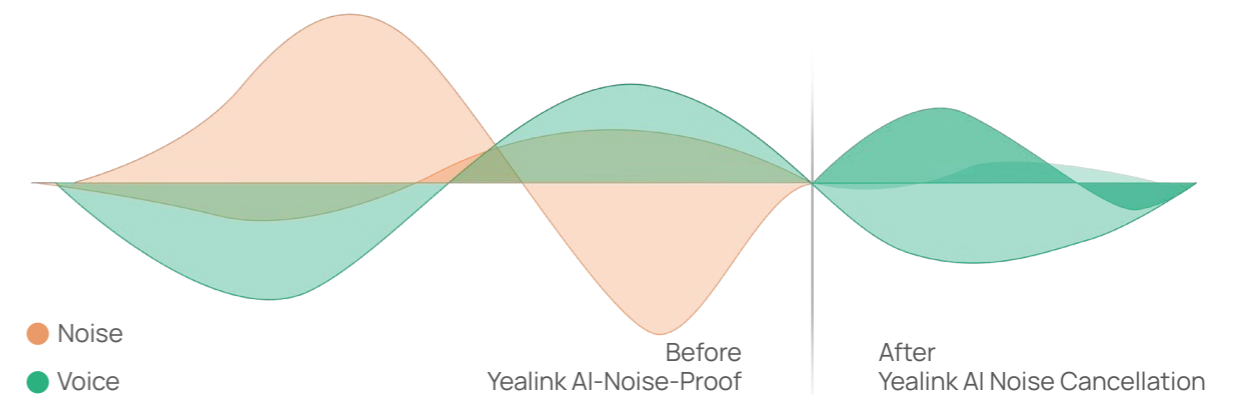

AI-BASED VOICE CLEAN UP ALL THE NOISE

Yealink enhanced AI noise cancellation makes the audio experience more brilliant. Leveraging a massive deep-learning sound database to reduce background noises, it is more about intelligent audio analysis than standard filtering of audio frequencies. The distracting keyboard clatter, mouse clicks, footsteps, and other ambient noises are smartly pared back, ensuring that users enjoy crystal-clear audio quality.